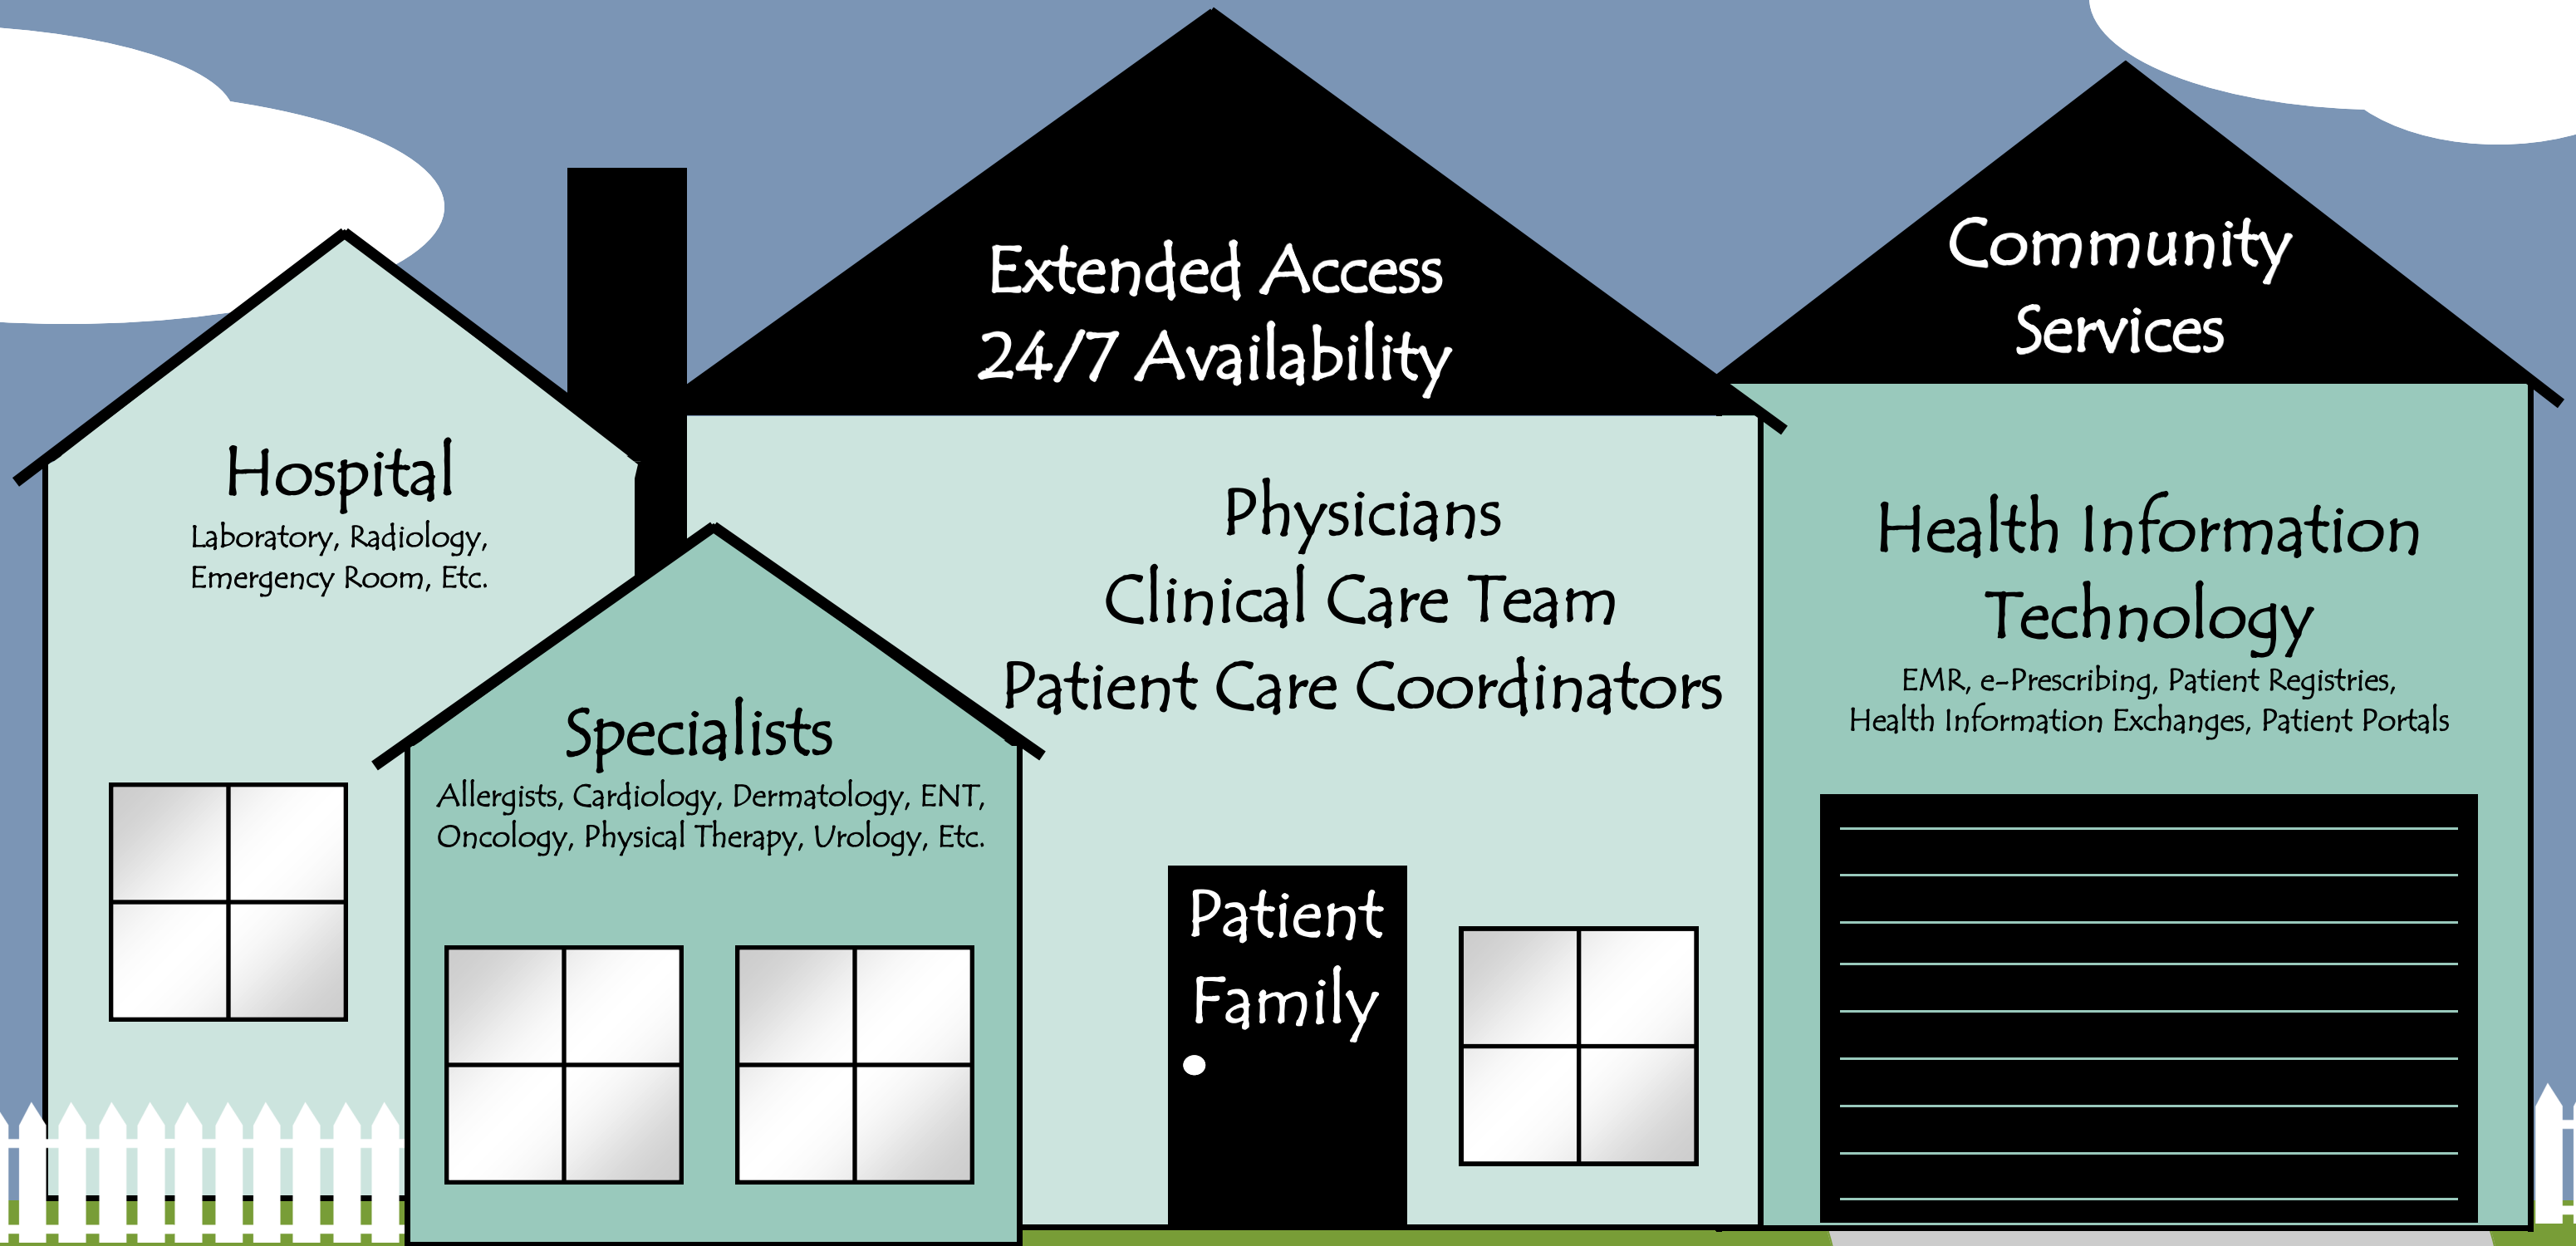

# Welcome to Our Patient-Centered Medical Home

Southfield Pediatric Physicians

31500 Telegraph Road, Suite 105  
Bingham Farms, MI 48025

P: (248) 540-8700

F: (248) 540-8701